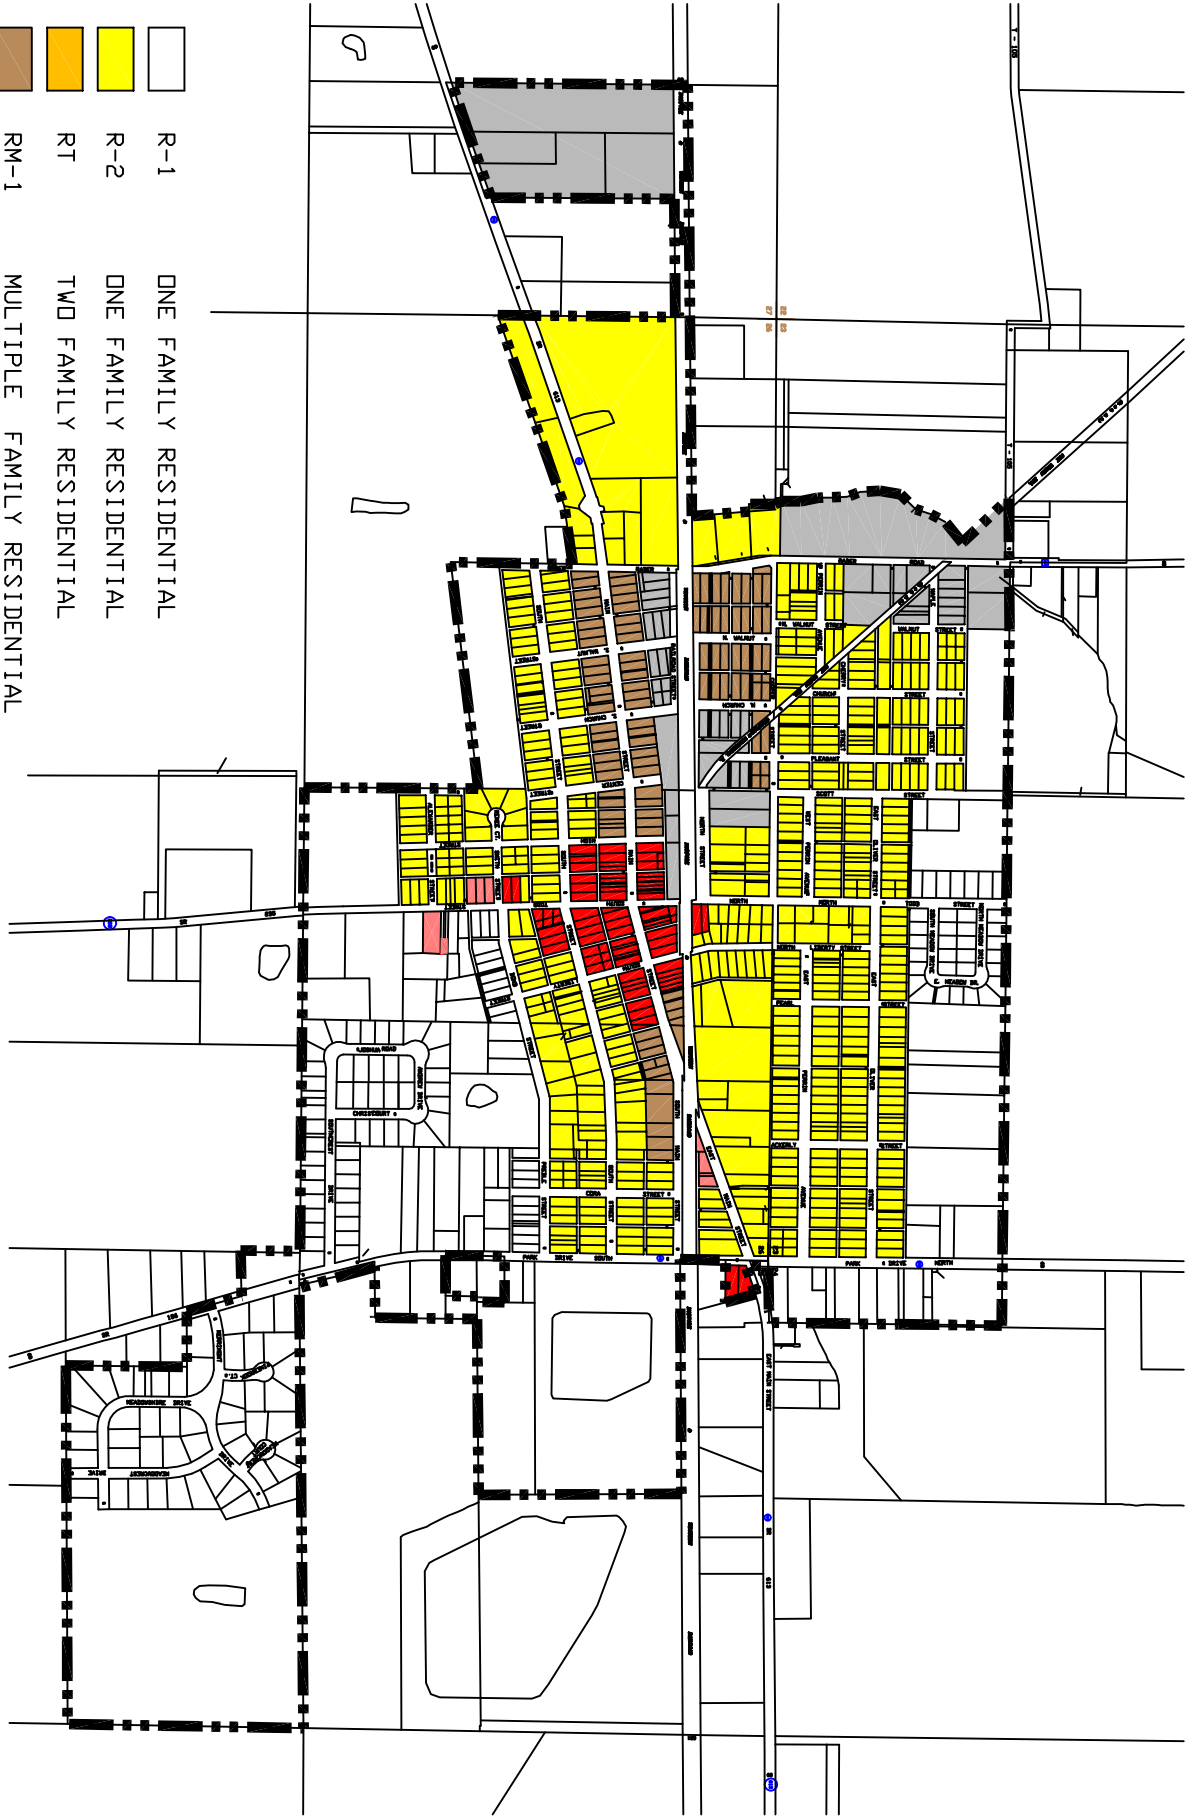

	R-1	ONE FAMILY RESIDENTIAL
	R-2	ONE FAMILY RESIDENTIAL
	RT	TWO FAMILY RESIDENTIAL
	RM-1	MULTIPLE FAMILY RESIDENTIAL
	B-1	LOCAL BUSINESS
	B-2	GENERAL BUSINESS
	I-1	LIGHT INDUSTRIAL
	I-2	GENERAL INDUSTRIAL

ZONING DISTRICTS MAP VILLAGE OF MCCOMB